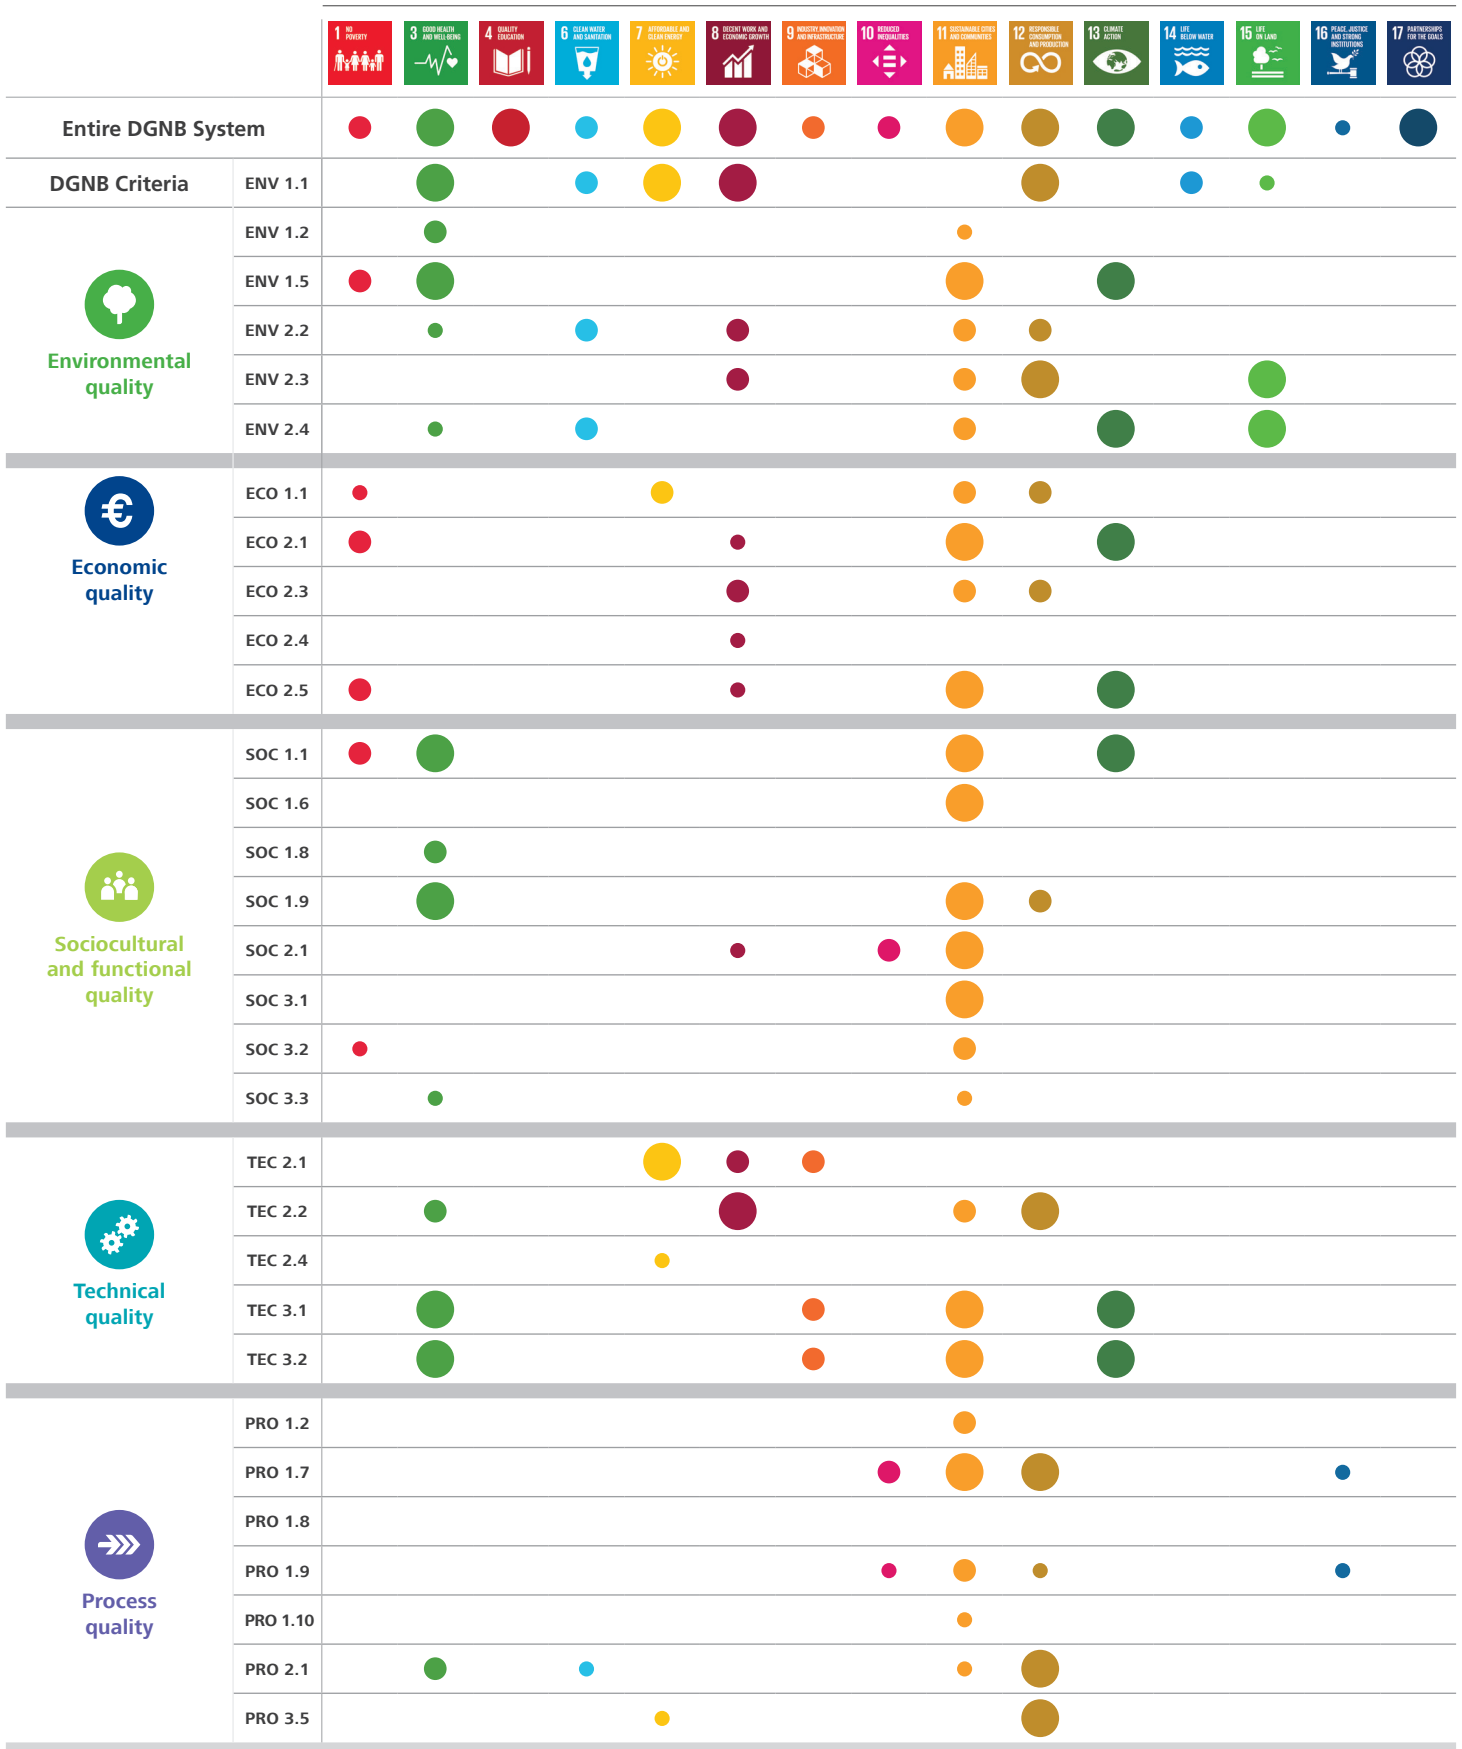

# CONTRIBUTION OF THE DGNB SYSTEM TO THE SDGs – Districts

● strong contribution    ● moderate contribution    ● low contribution